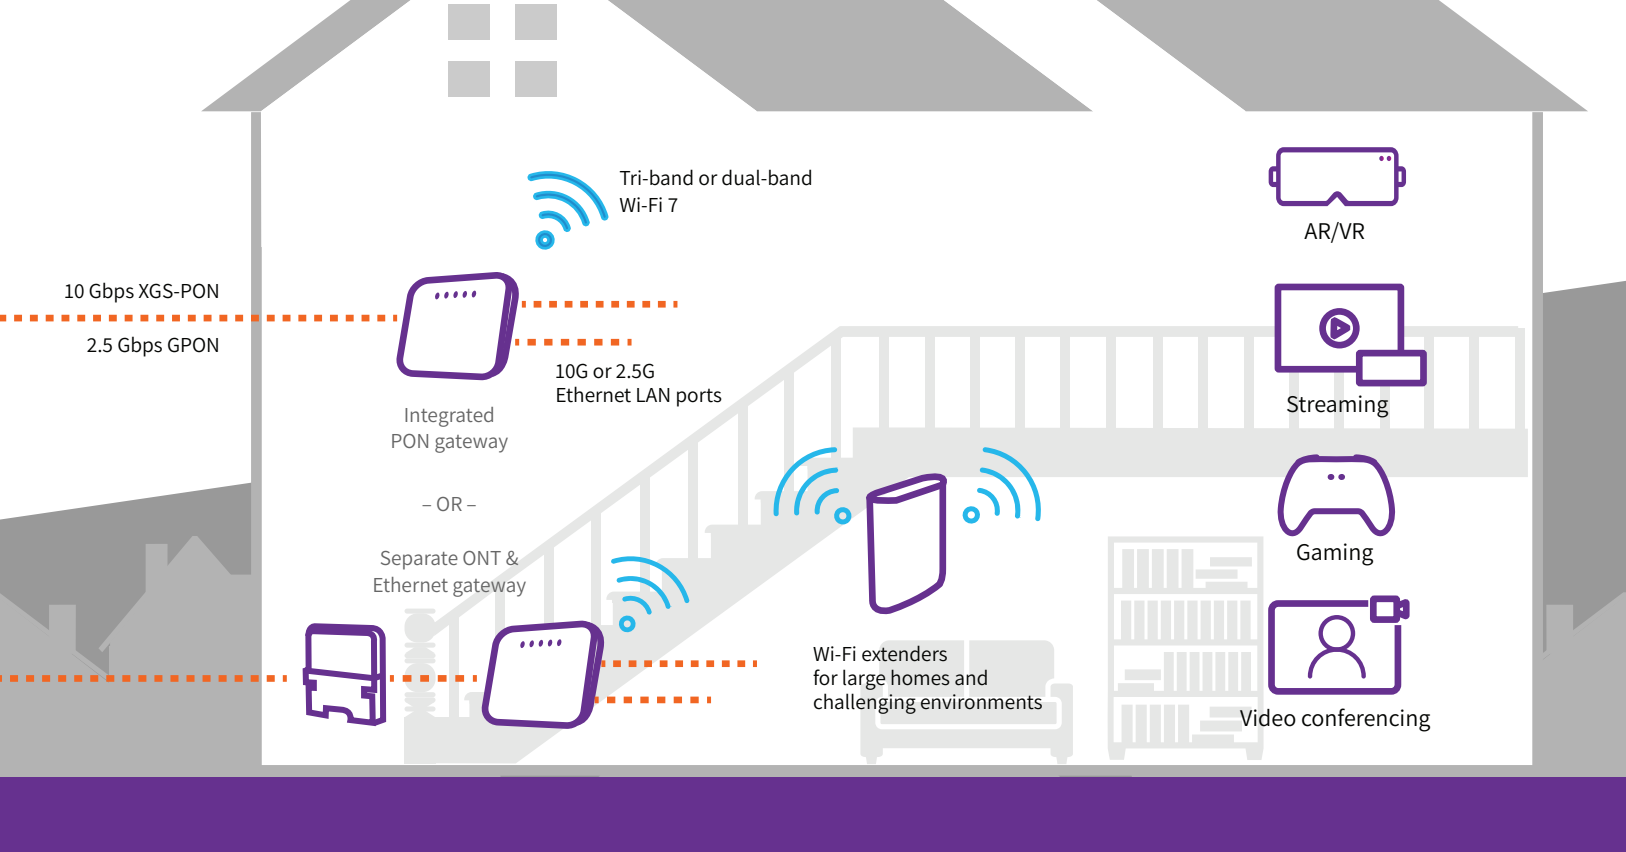

Bringing Fiber Home

There is no doubt, fiber is here to stay. Whether you're a Network Service Provider (NSP) upgrading to XGS-PON, an MSO looking at greenfield opportunities, or a new communications service provider with fresh funding, fiber is most likely your technology of choice. Now, it's time to extend the capabilities of fiber throughout the home with GPON, XGS-PON, ONTs, and Ethernet gateways that are built to bring more value to service providers. And with the emergence of Wi-Fi 7, our devices are more powerful than ever. Here are a few things to consider as you choose a home gateway.

Match fiber speeds with a high-performance home network

Deliver multi-gigabit speeds and low-latency throughout the home with an ultra-reliable, high-performance network consumers will love.

Rightsized fiber gateways for your customers

- Broad range of GPON, XGS-PON, Ethernet gateways, and ONTs**

Whoever said "one size fits all" wasn't thinking about fiber networks. Vantiva offers a range of fiber gateways and options to fit a variety of service tiers and deployment scenarios.
- Equipped with the latest Wi-Fi 7 technology**

Vantiva's Wi-Fi 7 fiber gateways take full advantage of the spectrum made available by the standard and include high-optimized antenna systems purpose-built to deliver an unprecedented in-home Wi-Fi experience.
- Standards-compliant Open management using TR-069/CWMP, TR-369/USP, and OMCI, with devices certified to BBF.247**